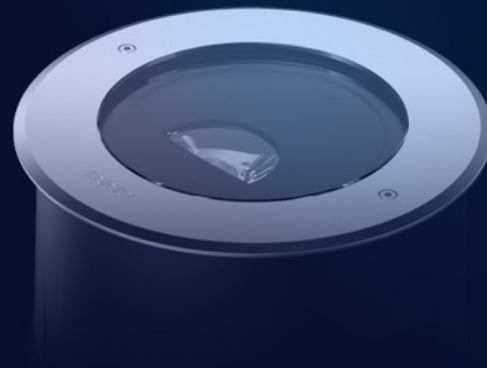

ROLEDs

global.roleds.com

HQ Add.:4F, No.99 Xiangyuan Rd., Gongshu Dist., Hangzhou, Zhejiang, 310015 China

Factory Add.:No.3, Hengxin Str., Linping Dist., Hangzhou, Zhejiang, 330113 China

T: + 86 571 8610 6001   微信 : roleds

GOLF
LED Inground Light