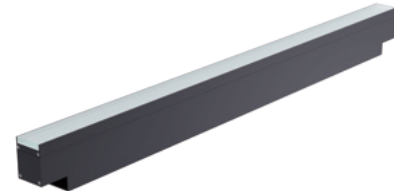

IP67·IK10

ON/OFF·DMX

roleds / roleds.com

GOLF RBL30
LED INGROUND LIGHT

10-15W
DC24V
120°
IP67·IK07
DMX512

CE
roleds / roleds.com

GOLF RBL50
LED INGROUND LIGHT

10-15W
DC24V
120°
IP67·IK07
DMX512