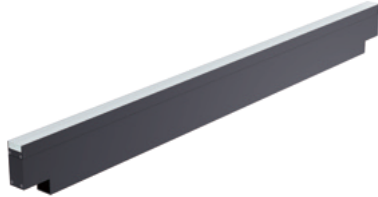

IP67·IK10

ON/OFF·DMX

roleds / roleds.com

GOLF RBL30
LED INGROUND LIGHT

10-15W
DC24V
120°
IP67·IK07
DMX512

CE
roleds / roleds.com

GOLF RBL50
LED INGROUND LIGHT

10-15W
DC24V
120°
IP67·IK07
DMX512