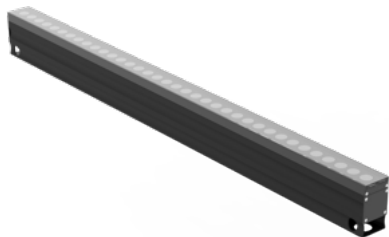

CE
roleds / roleds.com

GOLF RGLL50
LED INGROUND LIGHT

36-48W

DC24V

15°/30°/45°/60°/15x45°/15x60°/20x40°

IP67·IK07

DMX512

Various anti-glare accessories.