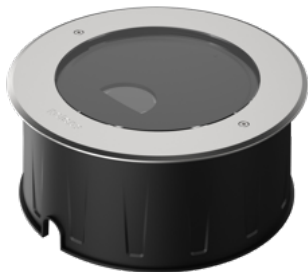

GOLF
LED Inground Light

G O L F

FULL-SCENARIO LIGHTING SOLUTION

G O L F

Extreme light, digital empowerment

The Golf series by ROLEDS integrates cutting-edge science, intelligent technology, optical innovation, and color mixing technology to enhance outdoor lighting and highlight the strength and beauty of cities. Building on 20 years of independent R&D, this series reflects ROLEDS' unwavering commitment to superior light quality. Empowered by digital manufacturing technologies, the Golf series improves both the performance and stability of lighting products, meeting the evolving demands of global urban development. Its focus is to light up cities, transforming them into vibrant, comfortable, and stylish spaces.

GOLF RGL155WW
LED INGROUND LIGHT

9W

DC24V

30×60°/20°,40×85°/30°,50×95°/40°

IP67·IK10

ON/OFF·DMX

roleds / roleds.com

GOLF RGL195WW
LED INGROUND LIGHT

20W

DC24V / AC220V

35×53°/20°, 40×70°/30°, 50×95°/40°

IP67·IK10

ON/OFF·DMX

roleds / roleds.com

GOLF RGL265WW
LED INGROUND LIGHT

30W
DC24V / AC220V
35×53°/20°, 40×70°/30°, 50×95°/40°
IP67·IK10
ON/OFF·DMX

roleds / roleds.com

GOLF RGL195T
LED INGROUND LIGHT

12W
AC220V
11°/24°/36°
IP67·IK10
ON/OFF·DMX

roleds / roleds.com

GOLF RGL265T
LED INGROUND LIGHT

18-24W

AC220V

18°/30°/40°