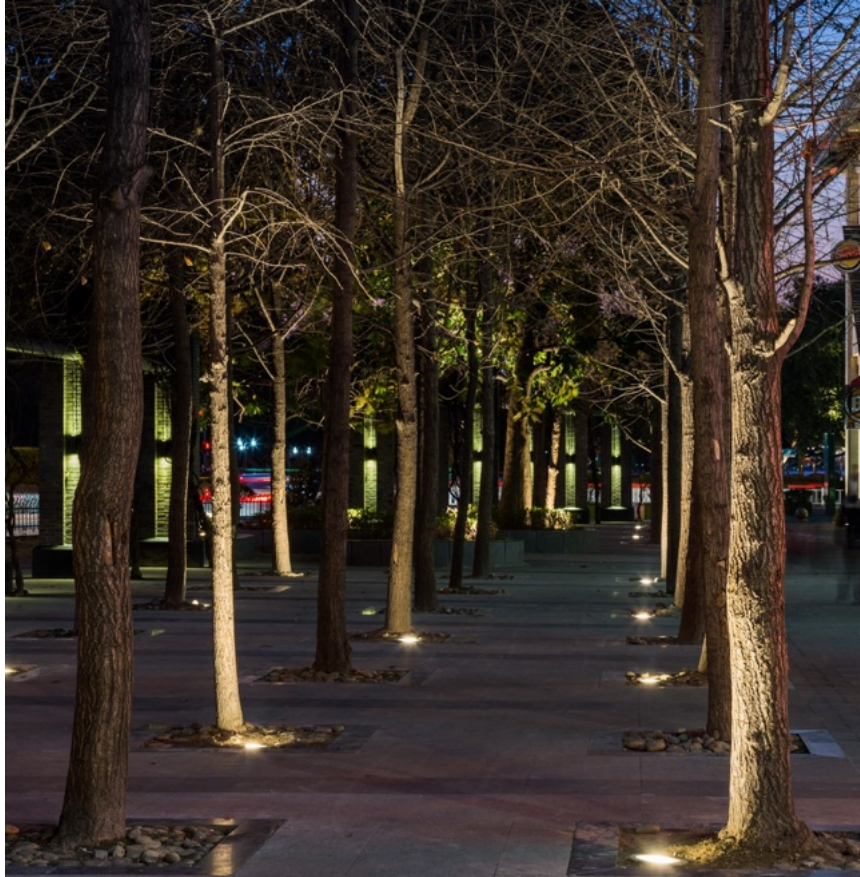

roleds / roleds.com