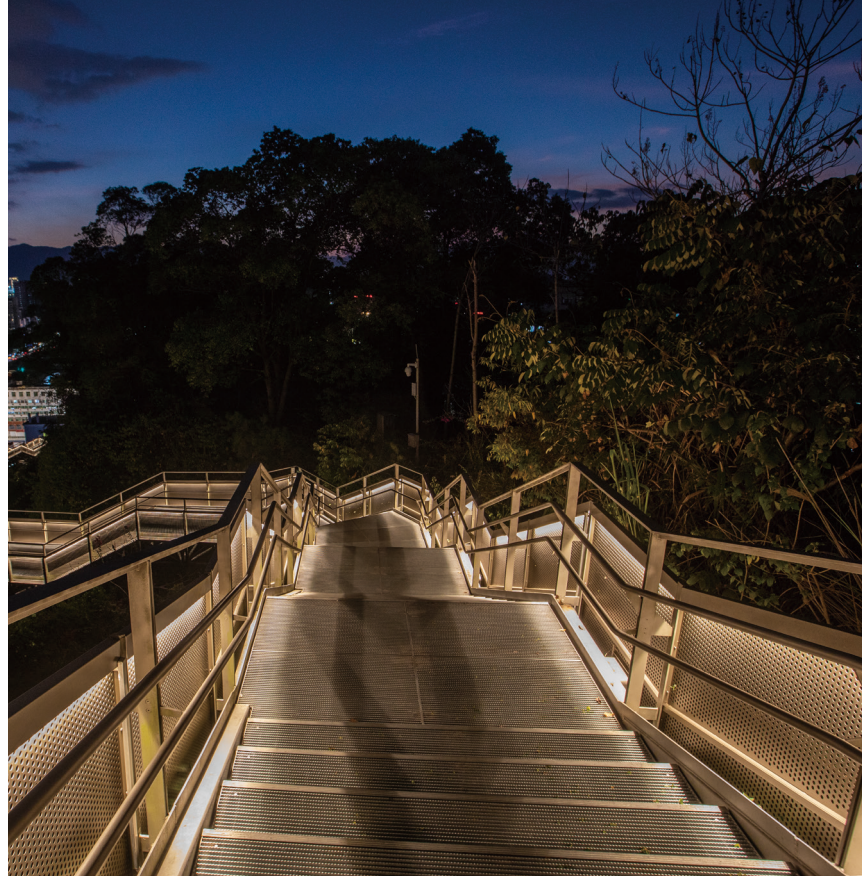

MatrixX RCL22P

LED Contour Light

12W

DC24V/DC48V

120°

IP66

ON/OFF·DMX

roleds