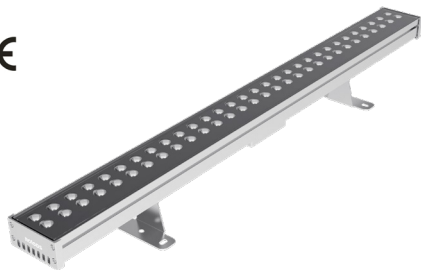

MatriX RWW90

LED Wall Washer

120W

AC220V

7°/15°/30°/45°/60°/20x40°/15x60°

IP66

ON/OFF·DMX

roleds